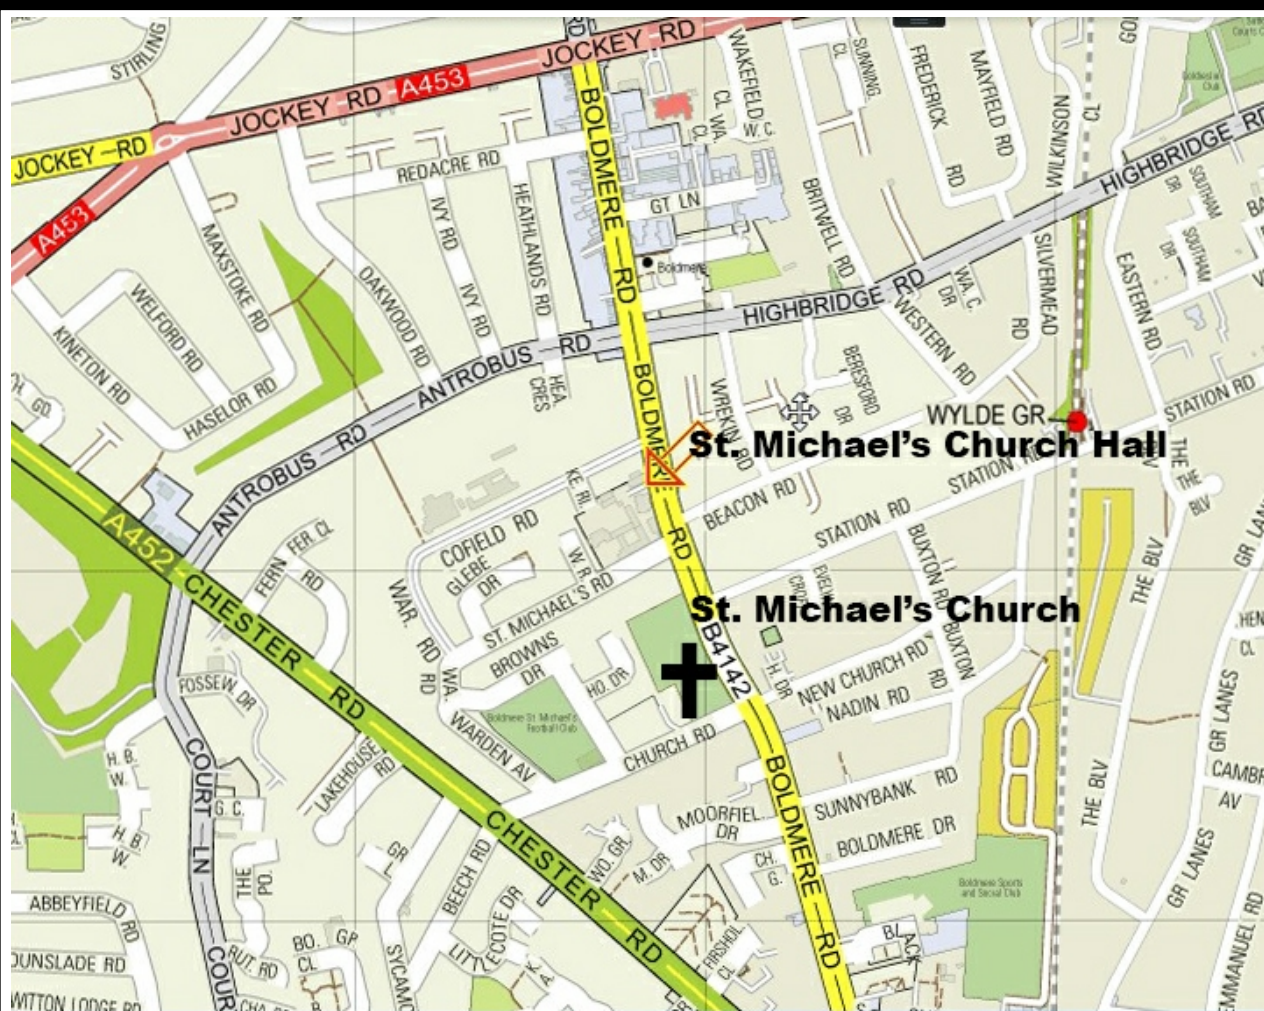

Maggie Imhoff

born Margaret Starr

Precious and beloved wife and soul mate of Malcolm,
loved by family and friends all over the world,
left for a better place,

5th January 2016

The funeral service will be at St Michael's Church,
Church Road, Boldmere, Sutton Coldfield, B73 5RX
on **Friday 5th February at 12 o'clock**

There will be a reception at St Michael's Church Hall,
192 Boldmere Road, Sutton Coldfield, B73 5UE
followed by a short service at Sutton Coldfield Crematorium,
Tamworth Road, Sutton Coldfield, B75 6LG at 3.30 pm

Donations if desired to "Macmillan Cancer Support"
may be sent to Lin Benson,
5 Greenhill Road, Sutton Coldfield, B72 1DS
or there will be a box and Gift Aid envelopes at the church

Flowers welcome, or if preferred,
donations in advance for flowers in the church
may be sent to: "C. Reeves",
332 Chester Road North, Sutton Coldfield, B73 6RP
(0121 354 6264)

Allow plenty of
time as parking
is tight

Some on-street
parking
on Boldmere Road

Limited parking
at Church Hall

Some parking
in Church Road,
New Church Road
and roads off